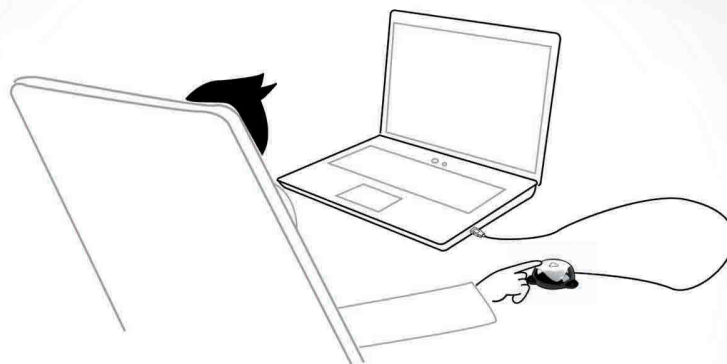

CASE n°3

PapooSwitch can also be used with a USB to be connected to your computer for instance. Therefore, it plays the role of the right or left click of a mouse.