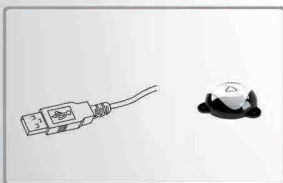

## CASE n°1

Thanks to its hypersensitivity, you activate the PapooSwitch with any body part. You just need to approach PapooSwitch surface up to 1 centimeter.

## CASE n°2

PapooSwitch is adjustable on any surface and in any mobility condition.

## CASE n°3

PapooSwitch can also be used with a USB to be connected to your computer for instance. Therefore, it plays the role of the right or left click of a mouse.