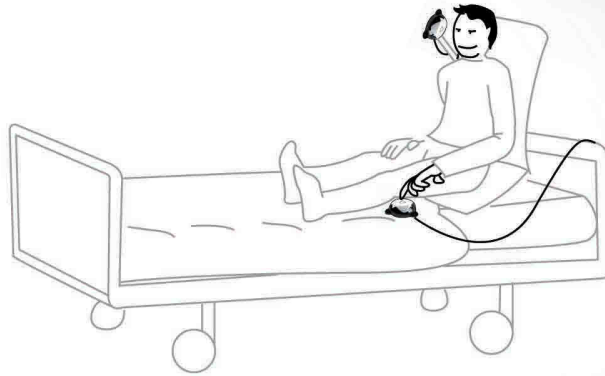

PapooSwitch

Reliable. Simple. Compatible. Adjustable to any situation.

CASE n°1

Thanks to its hypersensitivity, you activate the PapooSwitch with any body part. You just need to approach PapooSwitch surface up to 1 centimeter.