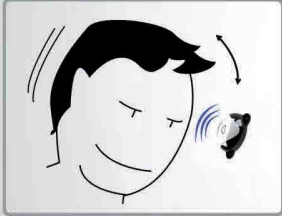

### PapooSwitch. **Adjustable.**

Sensitiveness is adjustable thanks to buttons located under your PapooSwitch. You can activate the bright signal and the tone to make the detection noticeable.

### Technical specifications

USB version also available !  
PapooSwitch USB then acts like the left or right click of your mouse.

Join Papoo's world and discover the whole range  
[www.papoo.fr](http://www.papoo.fr) / +33(0)466281146

# PapooSwitch

Reliable. Simple. Compatible. Adjustable to any situation.

## CASE n°1

Thanks to its hypersensitivity, you activate the PapooSwitch with any body part. You just need to approach PapooSwitch surface up to 1 centimeter.