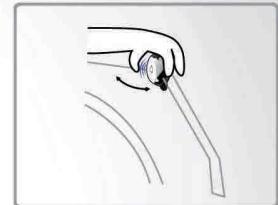

### Technical specifications

USB version also available !  
PapooSwitch USB then acts like the left or right click of your mouse.

Join Papoo's world and discover the whole range  
[www.papoo.fr](http://www.papoo.fr) / +33(0)466281146

# PapooSwitch

Reliable. Simple. Compatible. Adjustable to any situation.

## CASE n°1

Thanks to its hypersensitivity, you activate the PapooSwitch with any body part. You just need to approach PapooSwitch surface up to 1 centimeter.

## CASE n°2

PapooSwitch is adjustable on any surface and in any mobility condition.