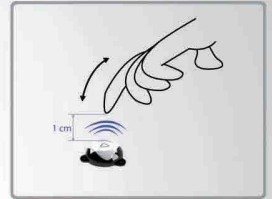

### PapooSwitch. **Adjustable.**

Sensitiveness is adjustable thanks to buttons located under your PapooSwitch. You can activate the bright signal and the tone to make the detection noticeable.

### Technical specifications

USB version also available !  
PapooSwitch USB then acts like the left or right click of your mouse.

Join Papoo's world and discover the whole range  
[www.papoo.fr](http://www.papoo.fr) / +33(0)466281146

# PapooSwitch

Reliable. Simple. Compatible. Adjustable to any situation.

## CASE n°1

Thanks to its hypersensitivity, you activate the PapooSwitch with any body part. You just need to approach PapooSwitch surface up to 1 centimeter.